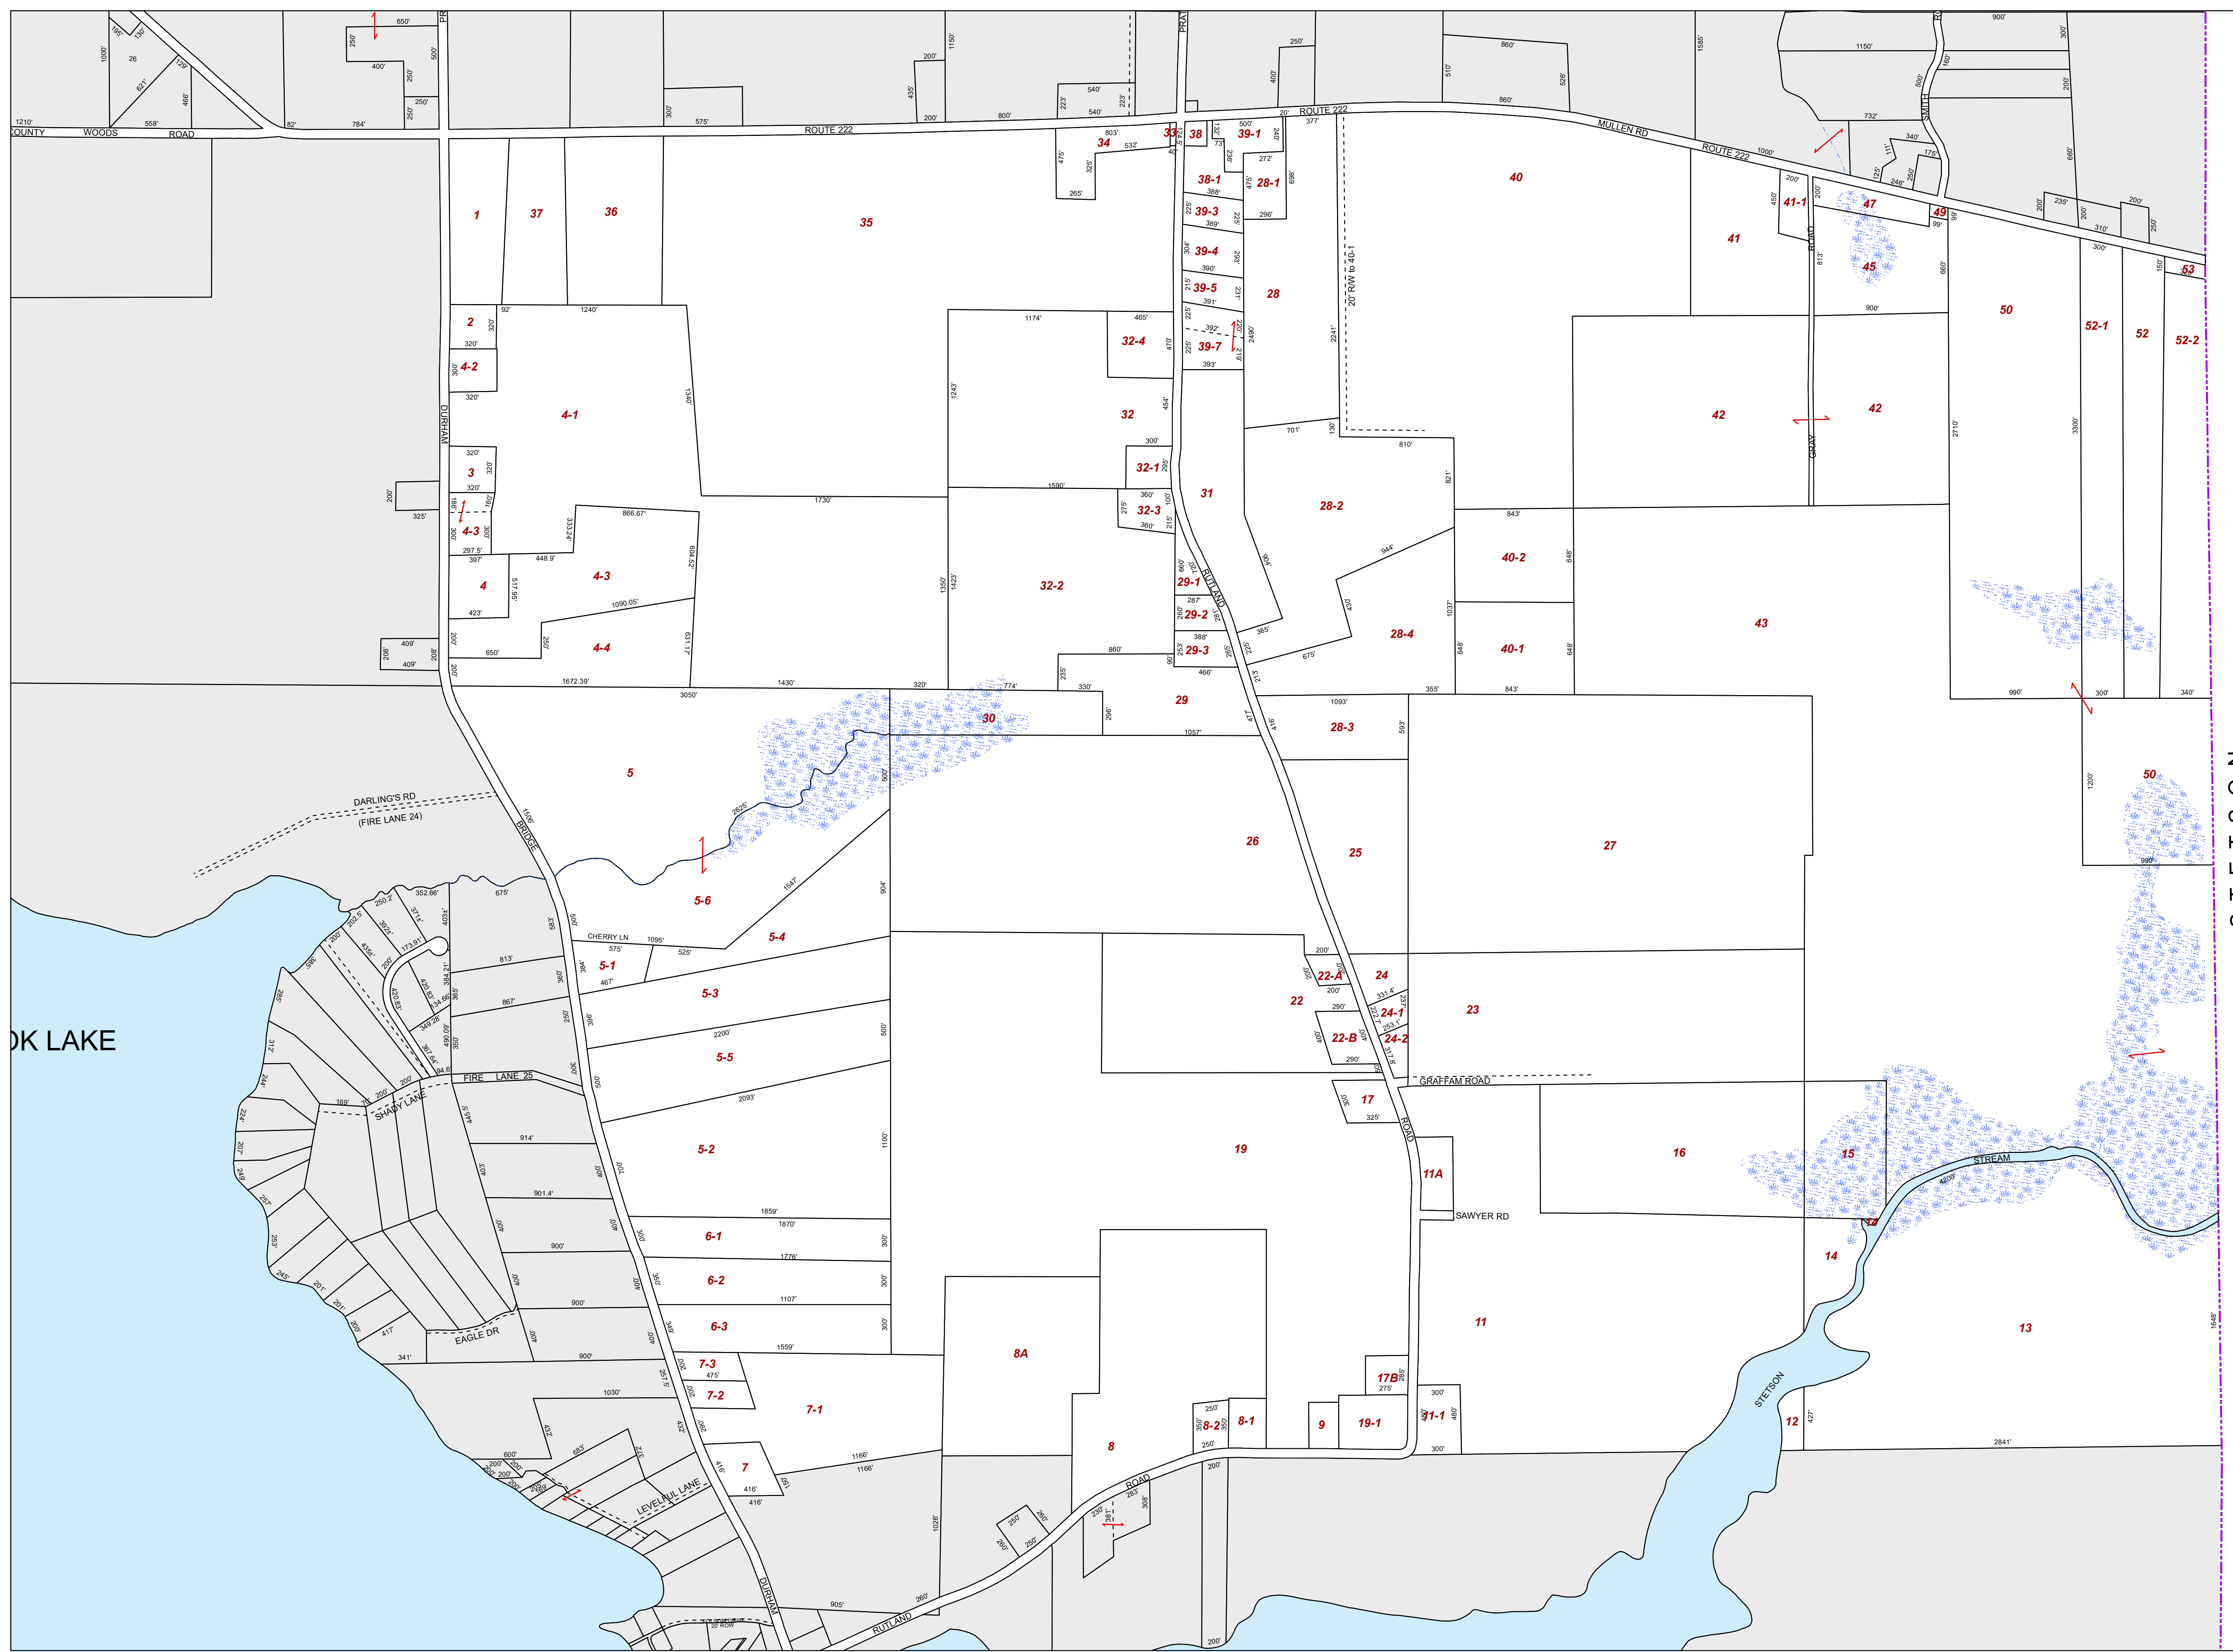

TOWN OF  
**NEWPORT**  
PENOBSCOT CO.  
MAINE

**LEGEND**

- Lot Hook
- Private Right of Way
- Historic Lot Line
- Transmission Line ROW
- Town Line
- Parcel

For Assessment Purposes.  
Not to be used for conveyances.

Maps originally compiled in 1975  
By James W. Sewall Co.  
Digitally updated thru April 1, 2022  
By  
Eastern Mapping Services  
Newburgh, Maine  
207-234-2777

**Map 9**

STETSON