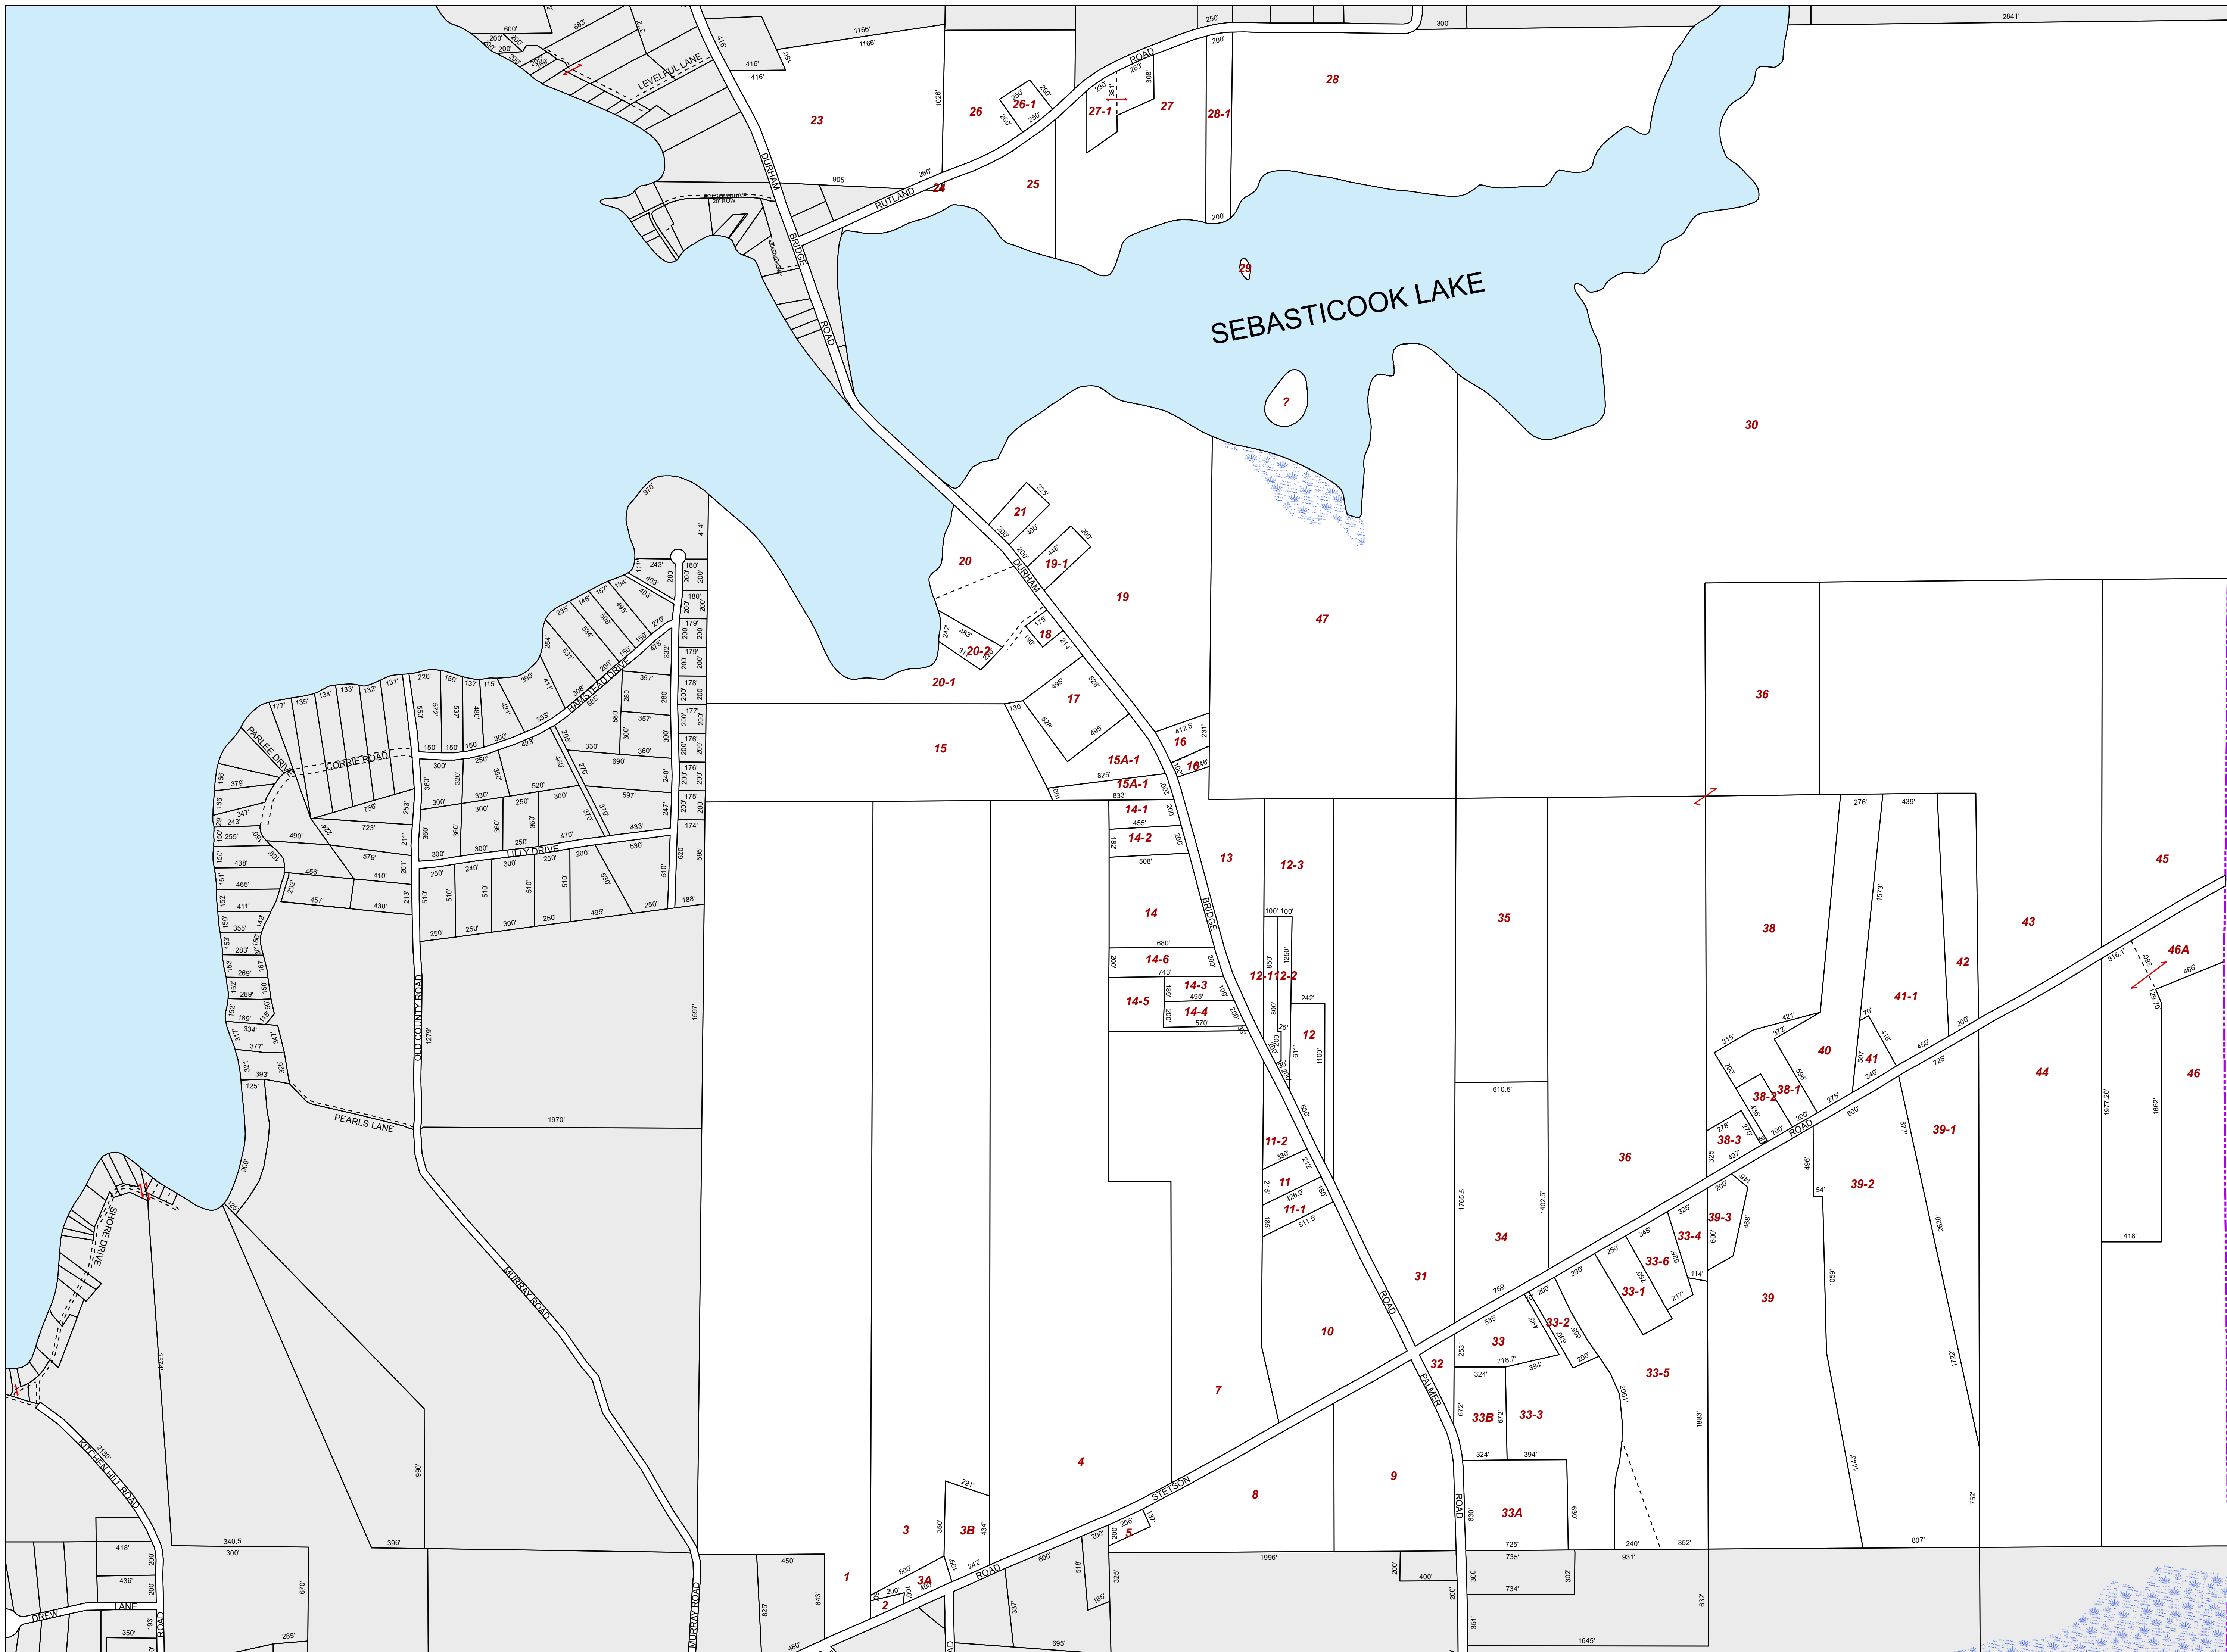

TOWN OF
NEWPORT
PENOBSCOT CO.
MAINE

LEGEND

- Lot Hook
- Private Right of Way
- Historic Lot Line
- Transmission Line ROW
- Town Line
- Parcel

For Assessment Purposes.
Not to be used for conveyances.

Maps originally compiled in 1975
By James W. Sewall Co.

Digitally updated thru April 1, 2022
By
Eastern Mapping Services
Newburgh, Maine
207-234-2777

Map 6

STETSON