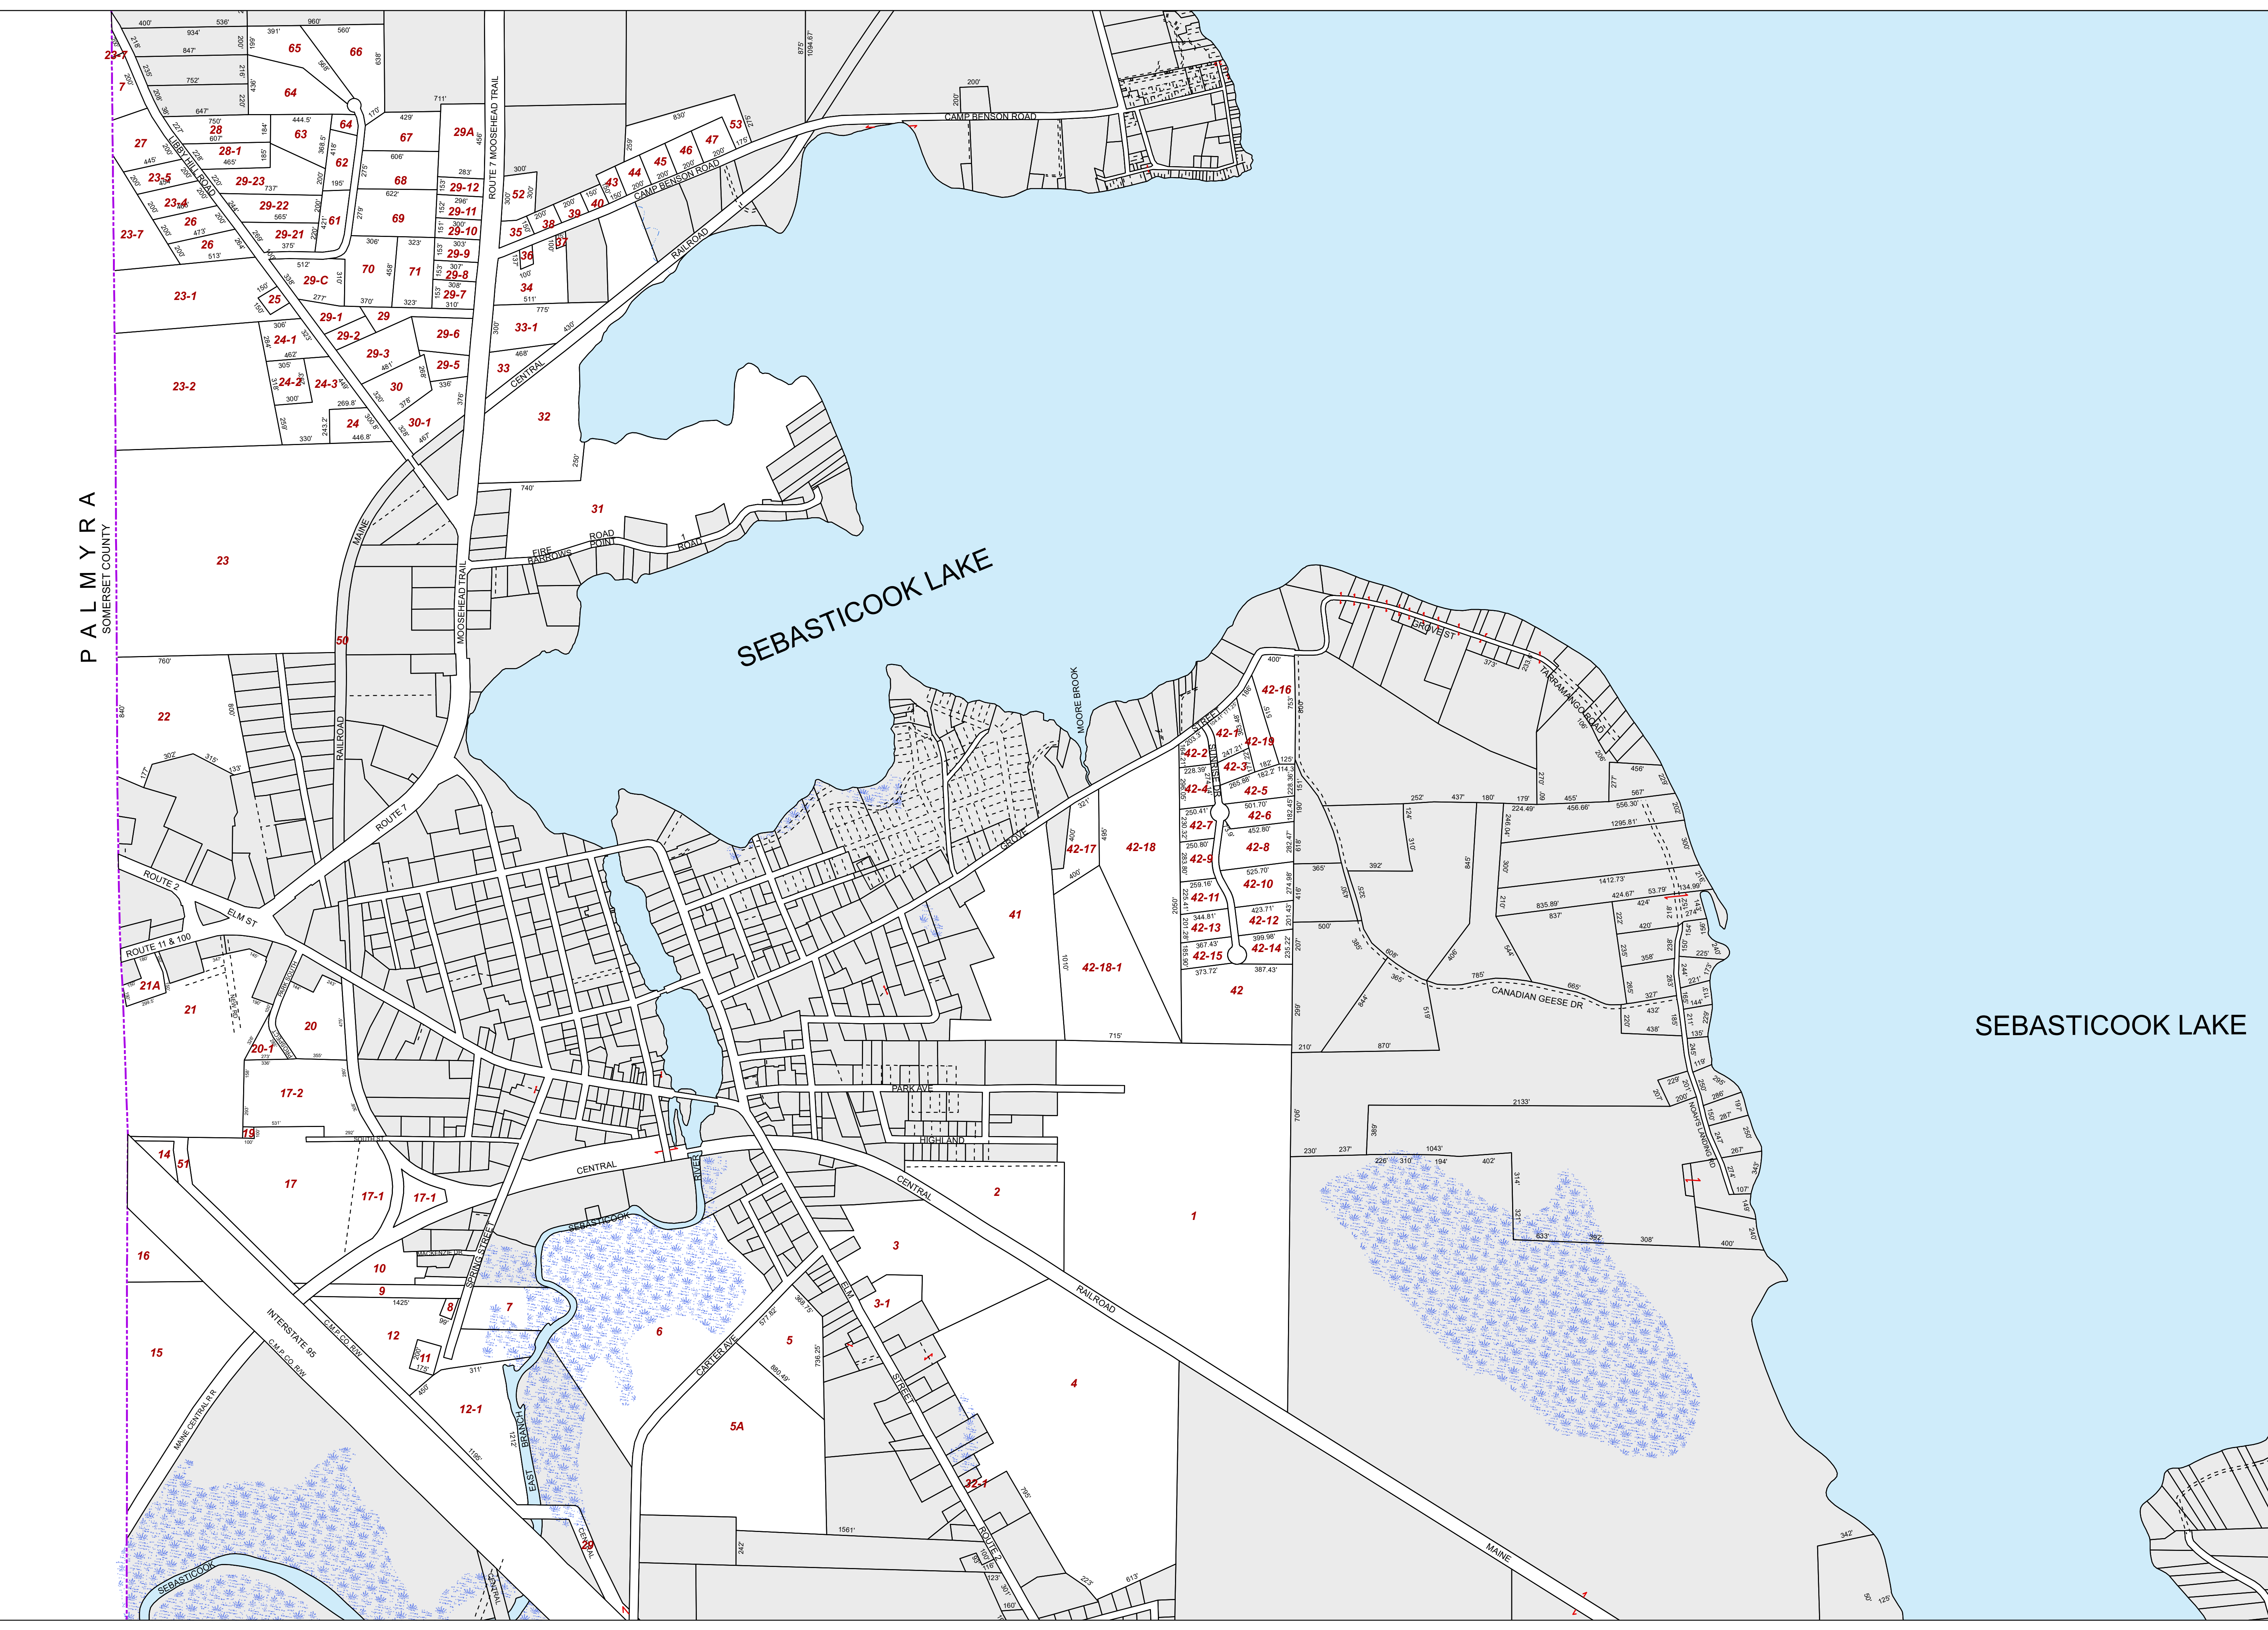

TOWN OF
NEWPORT
PENOBSCOT CO.
MAINE

LEGEND

- Lot Hook
- Private Right of Way
- Historic Lot Line
- Transmission Line ROW
- Town Line
- Parcel

For Assessment Purposes.
Not to be used for conveyances.

Maps originally compiled in 1975
By James W. Sewall Co.

Digitally updated thru April 1, 2022
By
Eastern Mapping Services
Newburgh, Maine
207-234-2777

Map 4

PALMYRA
SOMERSET COUNTY

SEBASTICOOK LAKE