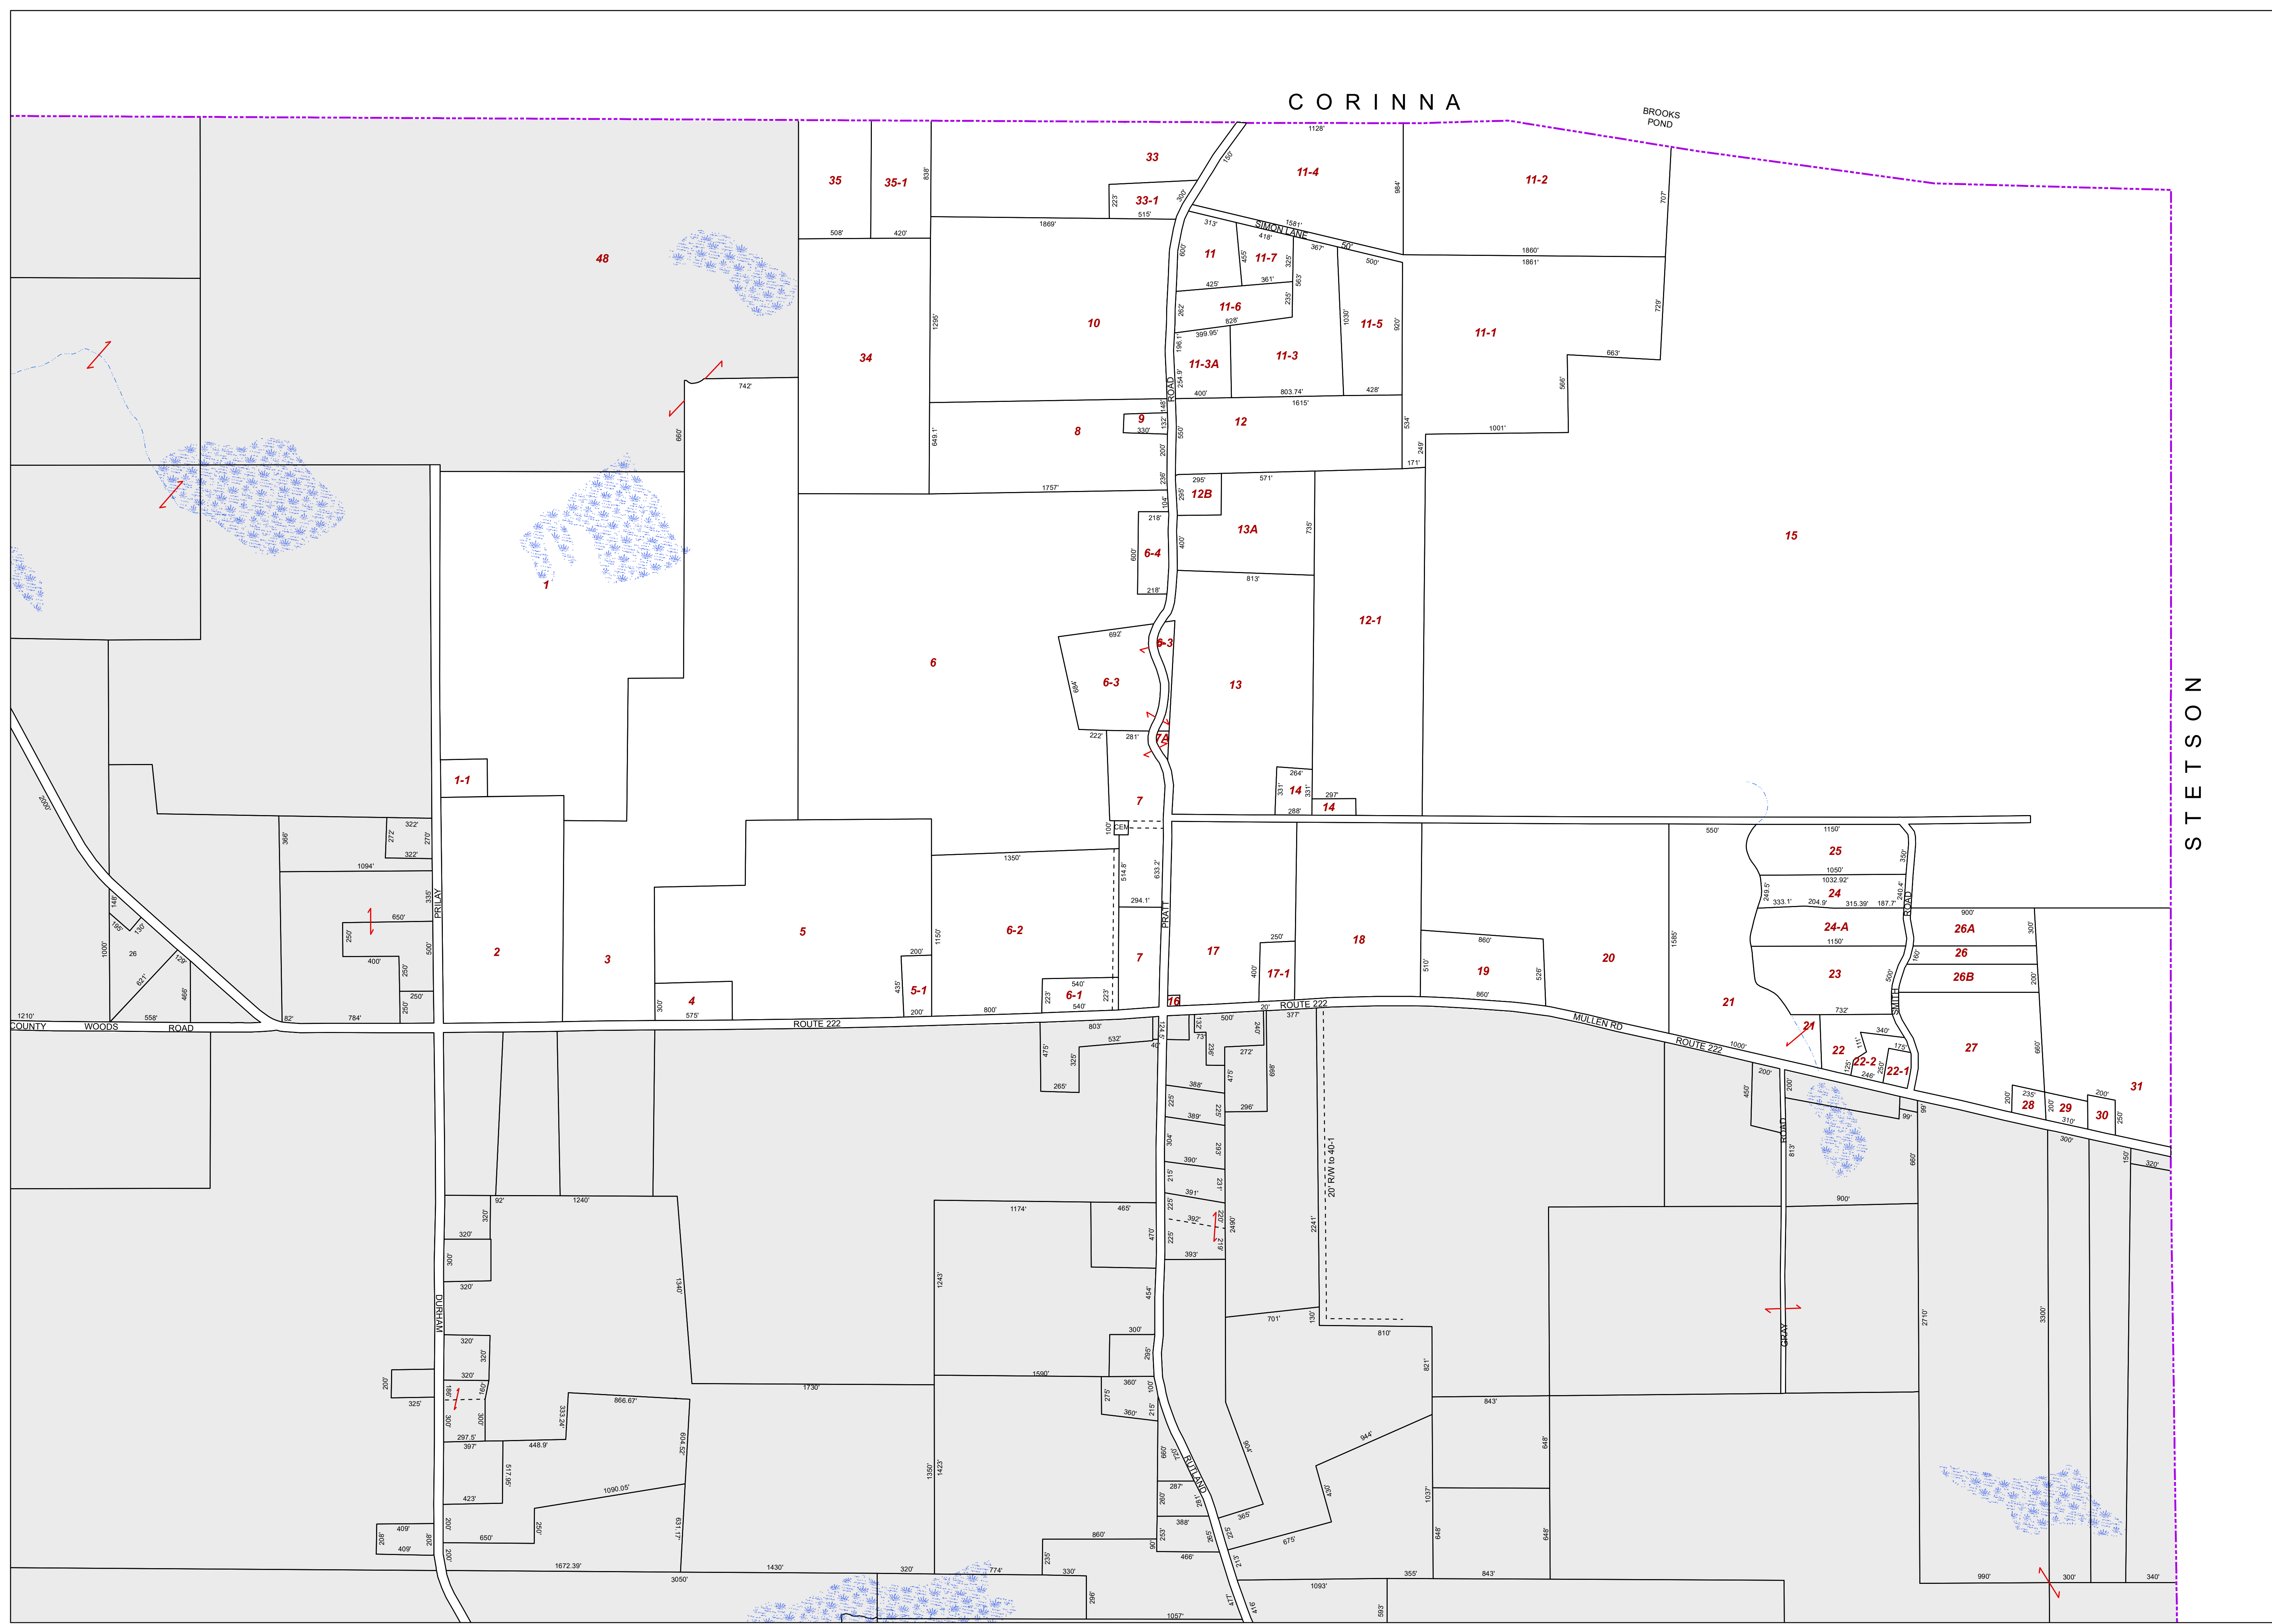

TOWN OF
NEWPORT
PENOBSCOT CO.
MAINE

LEGEND

- Lot Hook
- Private Right of Way
- Historic Lot Line
- Transmission Line ROW
- Town Line
- Parcel

For Assessment Purposes.
Not to be used for conveyances.

Maps originally compiled in 1975
By James W. Sewall Co.

Digitally updated thru April 1, 2022
By
Eastern Mapping Services
Newburgh, Maine
207-234-2777

Map 12

STETSON