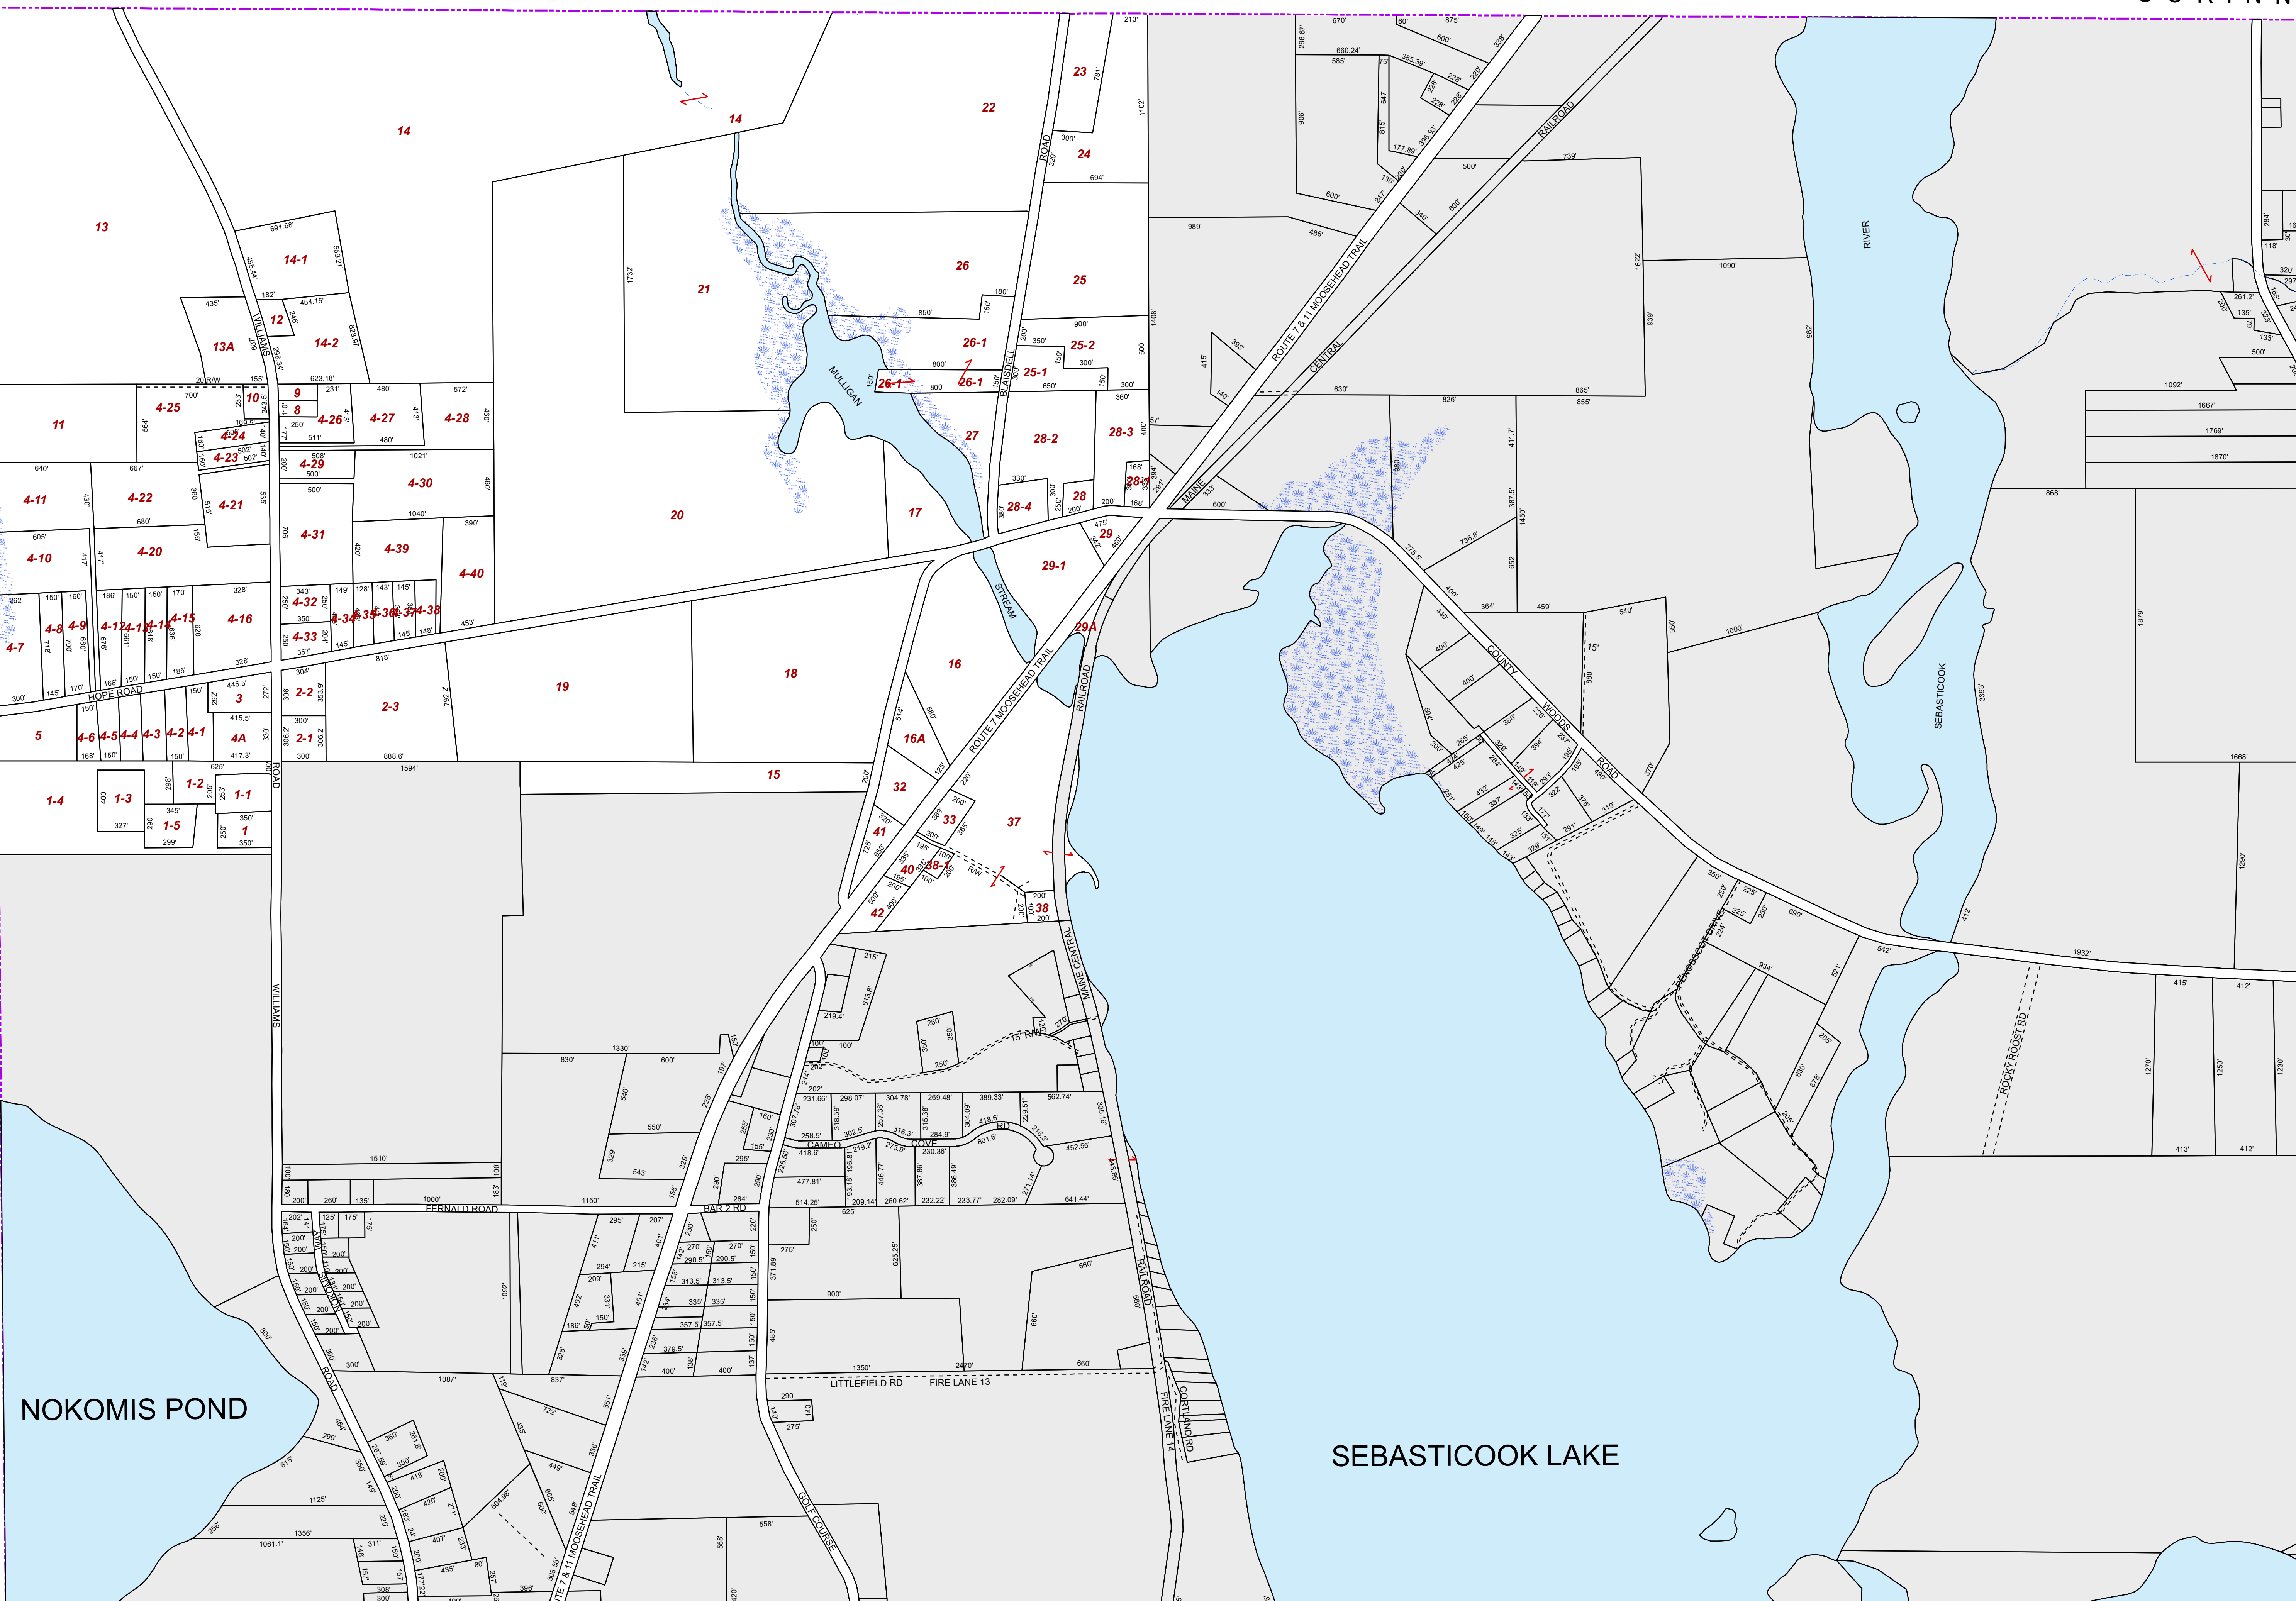

TOWN OF
NEWPORT
PENOBSCOT CO.
MAINE

LEGEND

- Lot Hook
- Private Right of Way
- Historic Lot Line
- Transmission Line ROW
- Town Line
- Parcel

For Assessment Purposes.
Not to be used for conveyances.

Maps originally compiled in 1975
By James W. Sewall Co.

Digitally updated thru April 1, 2022
By
Eastern Mapping Services
Newburgh, Maine
207-234-2777

Map 10

CORINNA

CORINN

PALMYRA
SOMERSET COUNTY

NOKOMIS POND

SEBASTICOOK LAKE